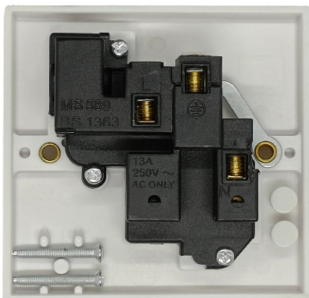

DESIGN

SWITCH SOCKET 1GANG 13A

MODEL: NNE 813/S

Specifications:

COUNTRY	UK
NUMBER OF SOCKETS	1
DIMENSIONS	85x85mm(3X3inch box)
MATERIAL	BAKELITE
UNBREAKABLE / BREAKABLE	BREAKABLE
FULL COPPER	YES
VOLTAGE (AC)	250 V/ 50Hz
POWER CURRENT	13 A
WARRANTY	12 MONTHS
BARCODE	9555106 300932

Description:

Comply to BS1363 standard single Switch Socket for UK plug with full copper wiring, equipped with Breakable Bakelite cover which has high resistance to heat

Standards:

BS1363, MS589

[WEBSITE LINK](#)